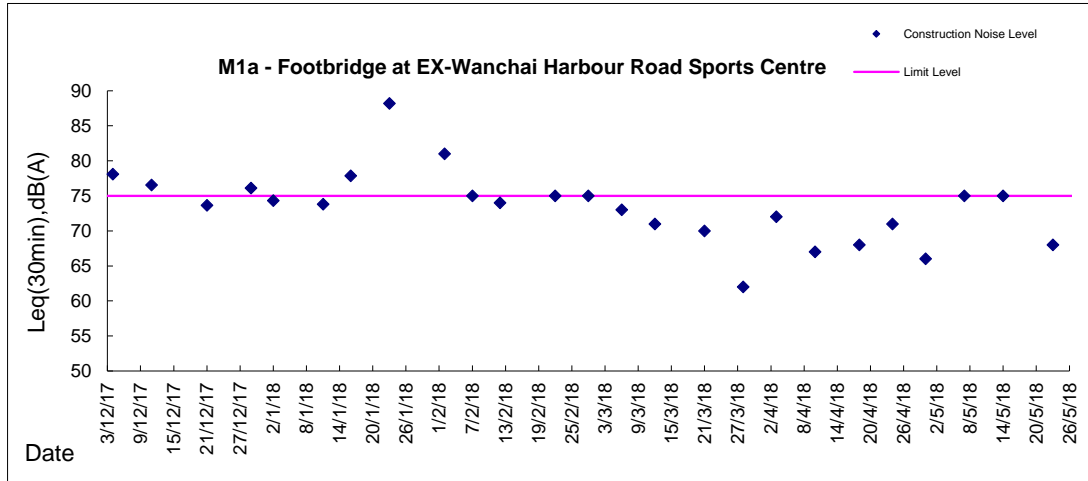

Graphic Presentation of Noise Monitoring Result

Day Time (0700 - 1900hrs on normal weekdays)

Graphic Presentation of Noise Monitoring Result

Day Time (0700 - 1900hrs on normal weekdays)