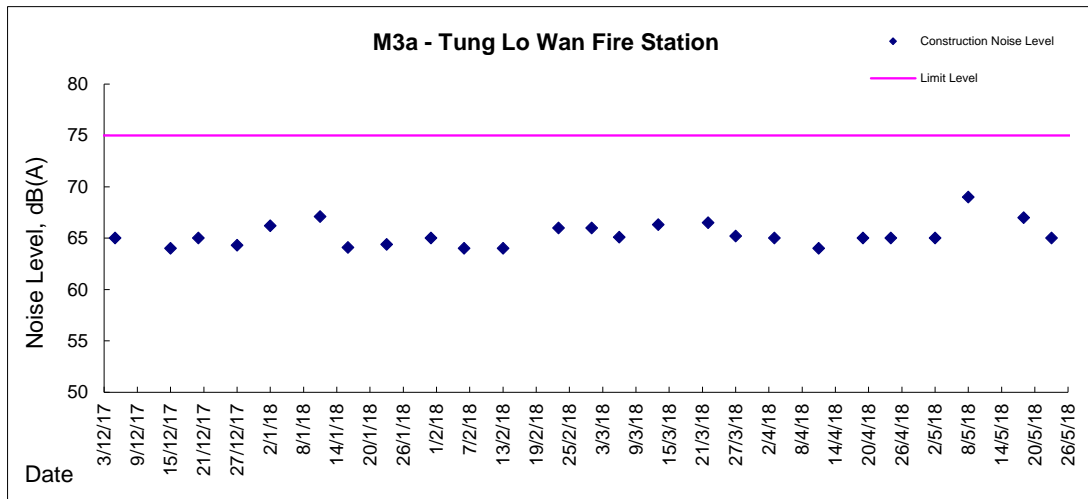

Graphic Presentation of Noise Monitoring Result

Day Time (0700 - 1900hrs on normal weekdays)

Graphic Presentation of Noise Monitoring Result

Day Time (0700 - 1900hrs on normal weekdays)