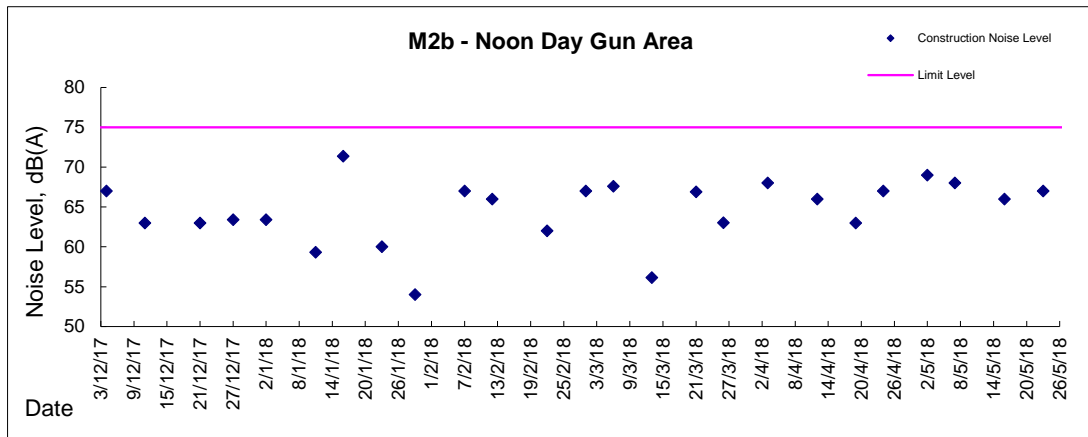

Graphic Presentation of Noise Monitoring Result

Day Time (0700 - 1900hrs on normal weekdays)

Graphic Presentation of Noise Monitoring Result

Day Time (0700 - 1900hrs on normal weekdays)